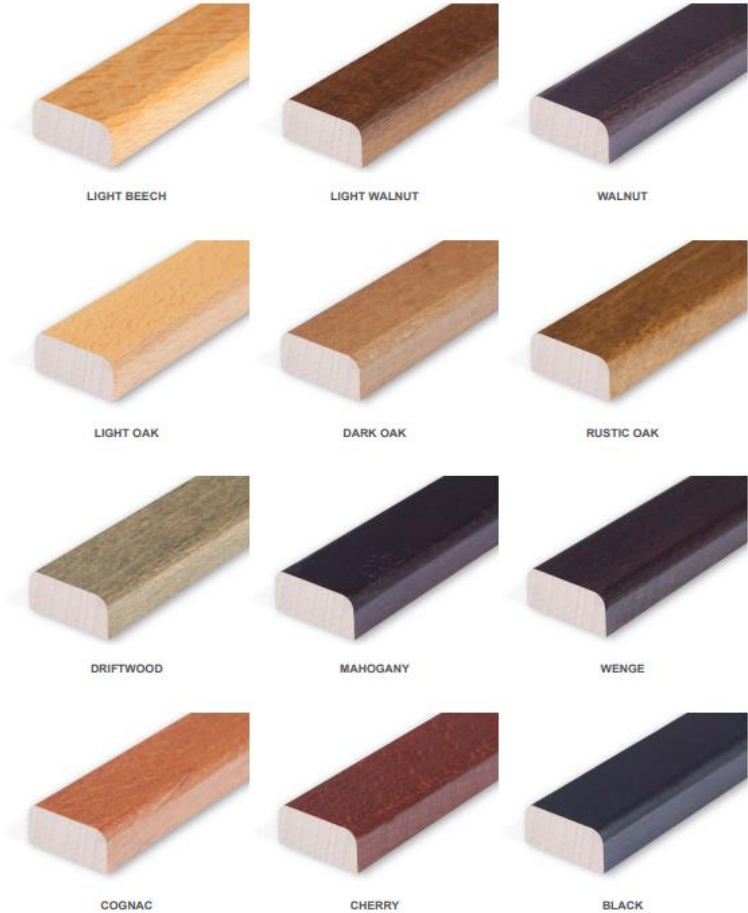

Atella Sofa

Specifications

SKU	600-329
Height (mm)	820
Width (mm)	1450
Depth (mm)	830
Seat Height (mm)	450
QTY Per Pallet	1
Weight	30Kg
MOQ	1
Material	Beechwood

VENETO FAUX LEATHERS

FRAME FINISHES

Veneto
FAUX
LEATHER

FINISHED
TO ORDER